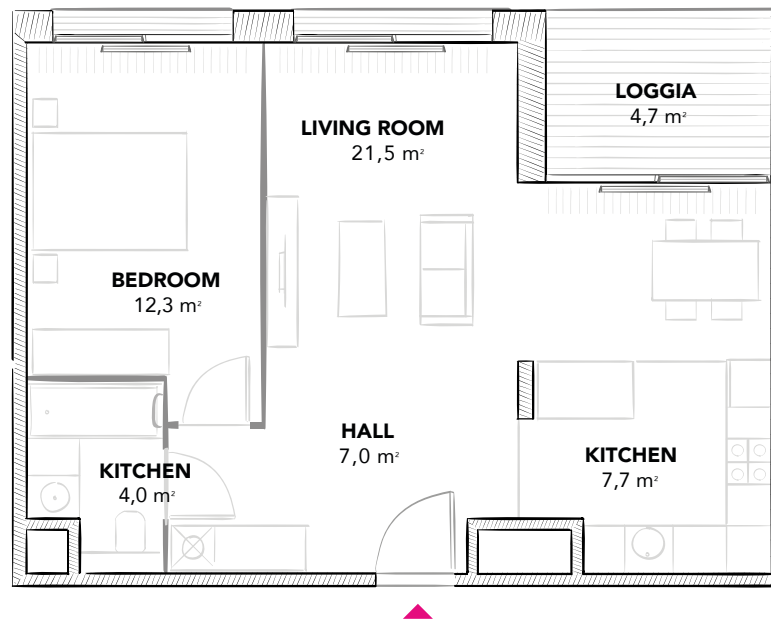

Sample apartments

Functional living spaces

- Wide range of apartments in offer
- Easy to design, compact spaces
- Premium standard of finishing

52,5 m²

2 ROOM

Well thought out apartment layout with separate day and night zones

35,5 m²

1 ROOM

Easy to design studios, with the possibility to separate the bedroom from the living area